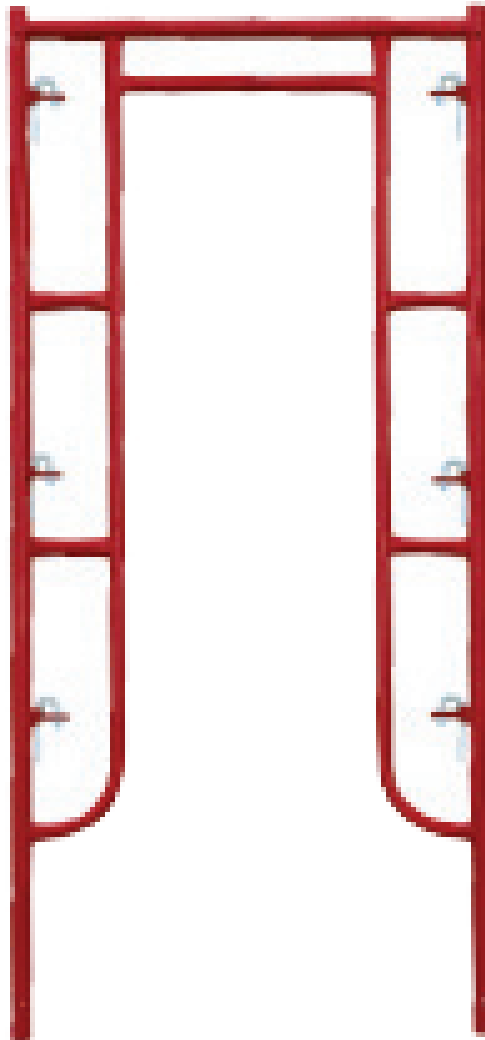

Call Today for a FREE Personalized Quote

877-890-8490

W-Style Walk Thru Frames

Frame Leg: 1.62"(1-5/8") O.D. • Lock Type: Candy Cane

Wall Thickness: 0.090" • Drilled Hole: 90 degrees

Top Lock: 7" • Finish: Powder Coat Red

PSV-636AC

3' X 6'7" W-STYLE WALK THRU FRAME (3 RUNG)

WT. 42.35 LBS