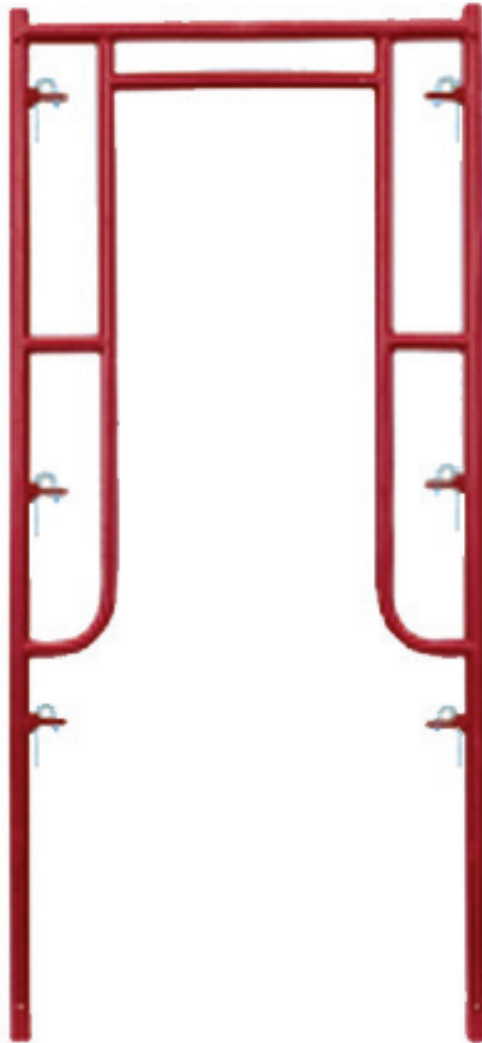

Call Today for a FREE Personalized Quote

877-890-8490

W-Style Walk Thru Frames

Frame Leg: 1.62"(1-5/8") O.D. • Lock Type: Candy Cane

Wall Thickness: 0.090" • Drilled Hole: 90 degrees

Top Lock: 7" • Finish: Powder Coat Red

PSV-635AC

3' X 6'7" W-STYLE WALK THRU FRAME (2 RUNG)

WT. 35.75 LBS