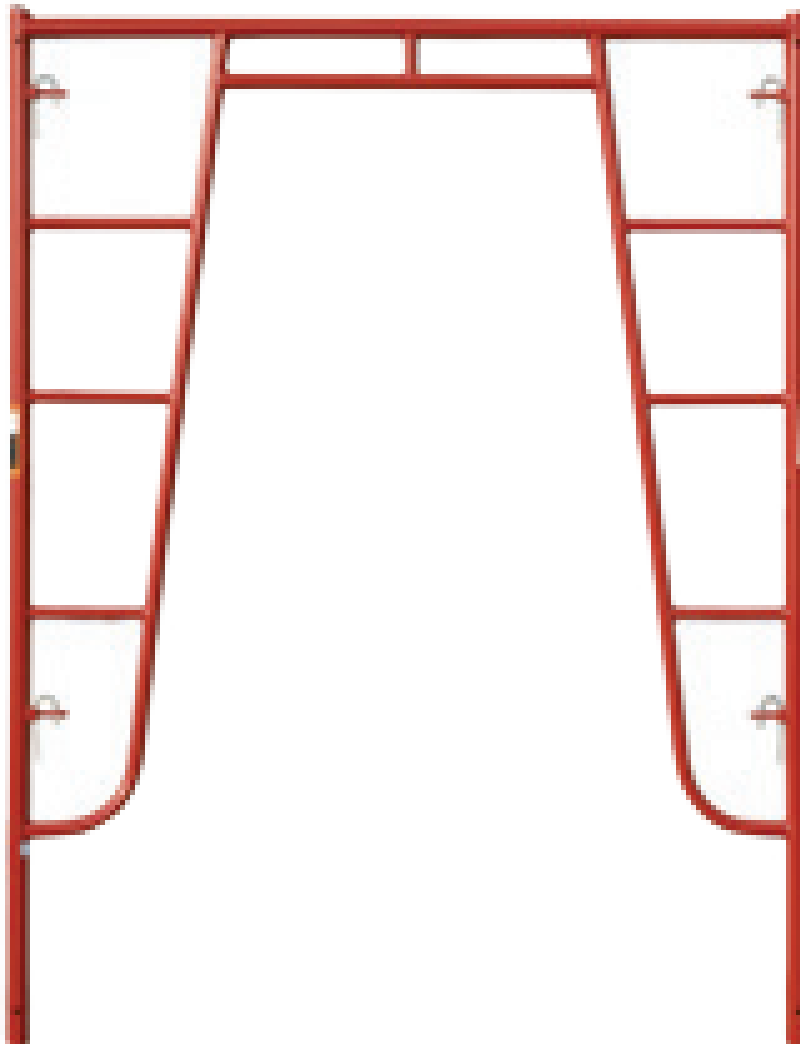

Call Today for a FREE Personalized Quote

877-890-8490

W-Style Walk Thru Frames

Frame Leg: 1.62"(1-5/8") O.D. • Lock Type: Candy Cane

Wall Thickness: 0.090" • Drilled Hole: 90 degrees

Top Lock: 7" • Finish: Powder Coat Red

PSV-634AC
5'X6'7" WALK THRU FRAME
WT. 45.56 LBS