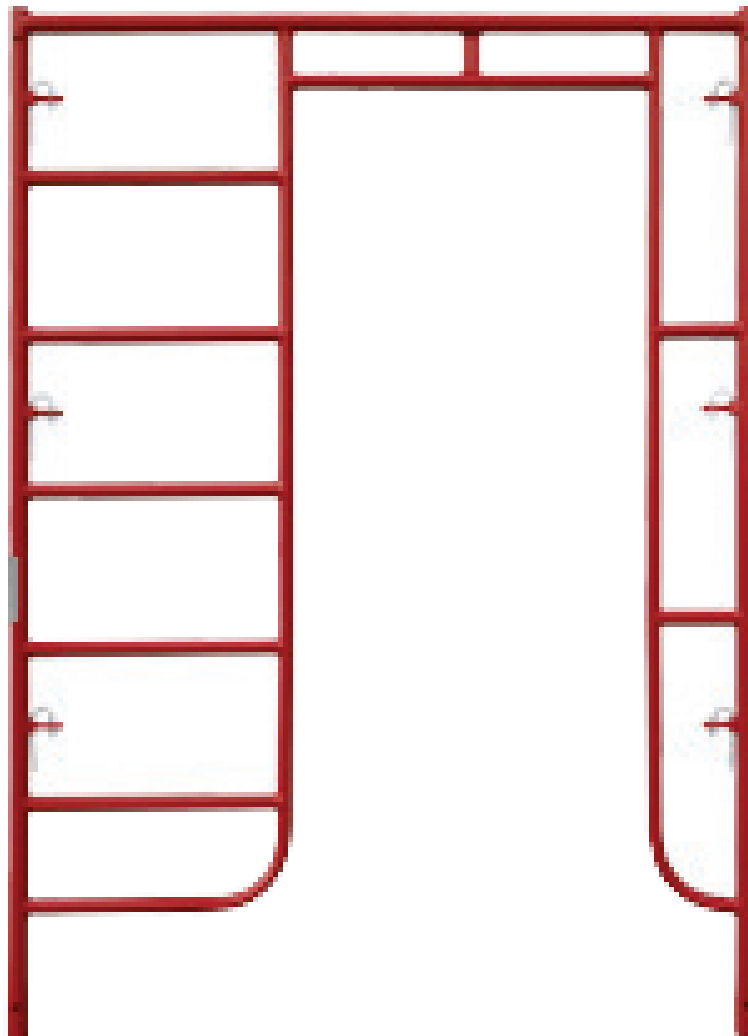

Call Today for a FREE Personalized Quote

877-890-8490

W-Style Walk Thru Frames

Frame Leg: 1.62"(1-5/8") O.D. • Lock Type: Candy Cane

Wall Thickness: 0.090" • Drilled Hole: 90 degrees

Top Lock: 7" • Finish: Powder Coat Red

PSV-621AC

5'X6'7" LADDER & WALK THRU FRAME

WT. 57.00 LBS