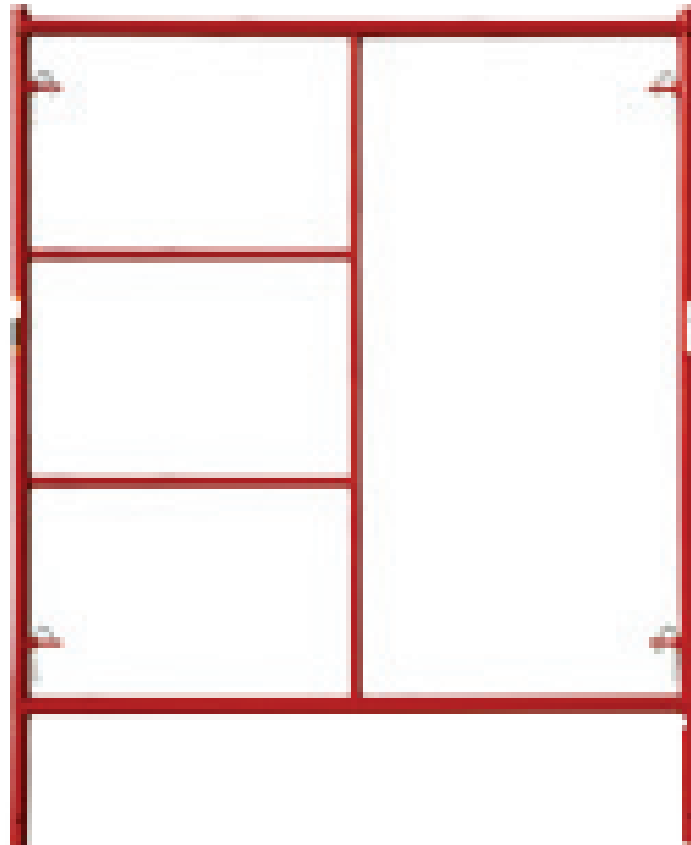

## W-Style Mason Frames

Frame Leg: 1.62"(1-5/8") O.D. • Lock Type: Candy Cane

Wall Thickness: 0.090" • Drilled Hole: 90 degrees

Top Lock: 7" • Finish: Powder Coat Red

PSV-429A

5'X6'7" DOUBLE LADDER

WT. 49.20 LBS