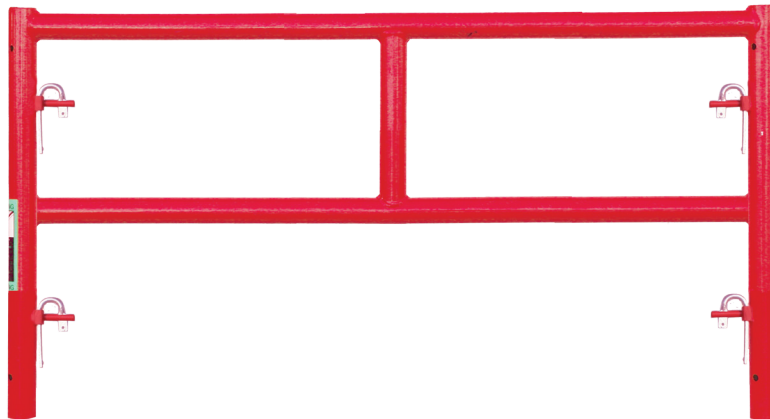

Call Today for a FREE Personalized Quote

877-890-8490

W-Style Mason Frames

Frame Leg: 1.62"(1-5/8") O.D. • Lock Type: Candy Cane

Wall Thickness: 0.090" • Drilled Hole: 90 degrees

Top Lock: 7" • Finish: Powder Coat Red

PSV-408A

5'X2'1" SINGLE LADDER

WT. 25.01 LBS